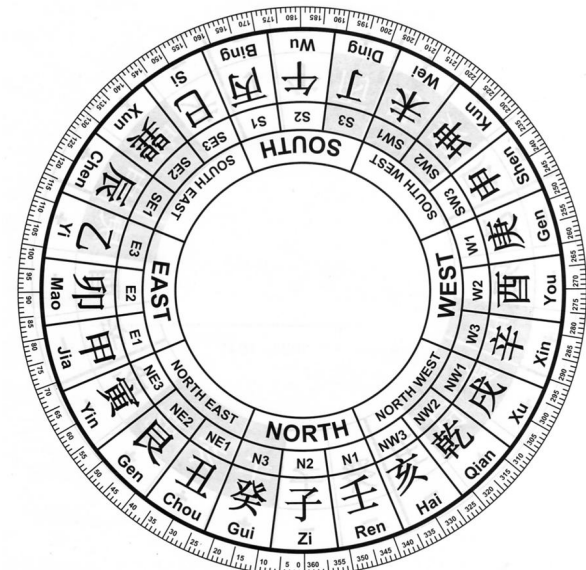

The 24 Mountain Directions

General Direction	Exact Direction	Facing Name	Energy & Animal	Compass Degrees
SOUTH	S1	Bing	Yang Fire	157.6--172.5
	S2	Wu	HORSE	172.6--187.5
	S3	Ting	Yin Fire	187.6—202.5
SOUTHWEST	SW1	Wei	GOAT	202.6—217.5
	SW2	Kun	Earth	217.6—232.5
	SW3	Shen	MONKEY	232.6—247.5
WEST	W1	Geng	Yang Metal	247.6—262.5
	W2	You	ROOSTER	262.6—277.5
	W3	Xin	Yin Metal	277.6—292.5
NORTHWEST	NW1	Xu	DOG	292.6—307.5
	NW2	Chien	Metal	307.6—322.5
	NW3	Hai	PIG	322.6—337.5
NORTH	N1	Ren	Yang Water	337.6—352.5
	N2	Tzi	RAT	352.6—7.5
	N3	Kwei	Yin Water	7.6—22.5
NORTHEAST	NE1	Chou	OX	22.6—37.5
	NE2	Gen	Earth	37.6—52.5
	NE3	Yin	TIGER	52.6—67.5
EAST	E1	Jia	Yang Wood	67.6—82.5
	E2	Mao	RABBIT	82.6—97.5
	E3	Yi	Yin Wood	97.6—112.5
SOUTHEAST	SE1	Chen	DRAGON	112.6—127.5
	SE2	Xun	Wood	127.6—142.5
	SE3	Su	SNAKE	142.6—157.5

The 360° is first divided by the 8 directions (each have 45 °) the into 24 divisions. Below is an image of a Chinese compass showing these 24 divisions