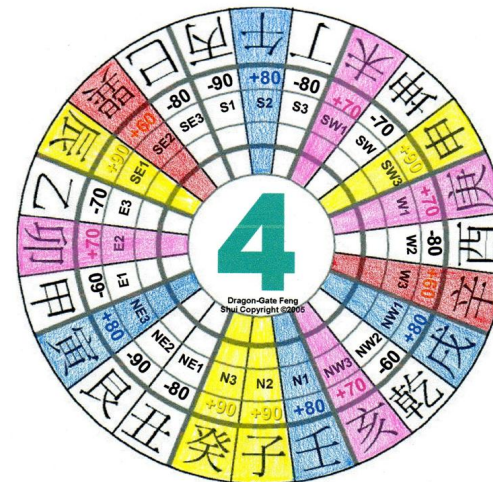

San He: Advanced Pa Chai
East Life Group
Element: *Small Wood*
Xun/Sun

SE +60	S +80	SW -70
E +70	巽	W -80
NE -90	N +90	NW -60