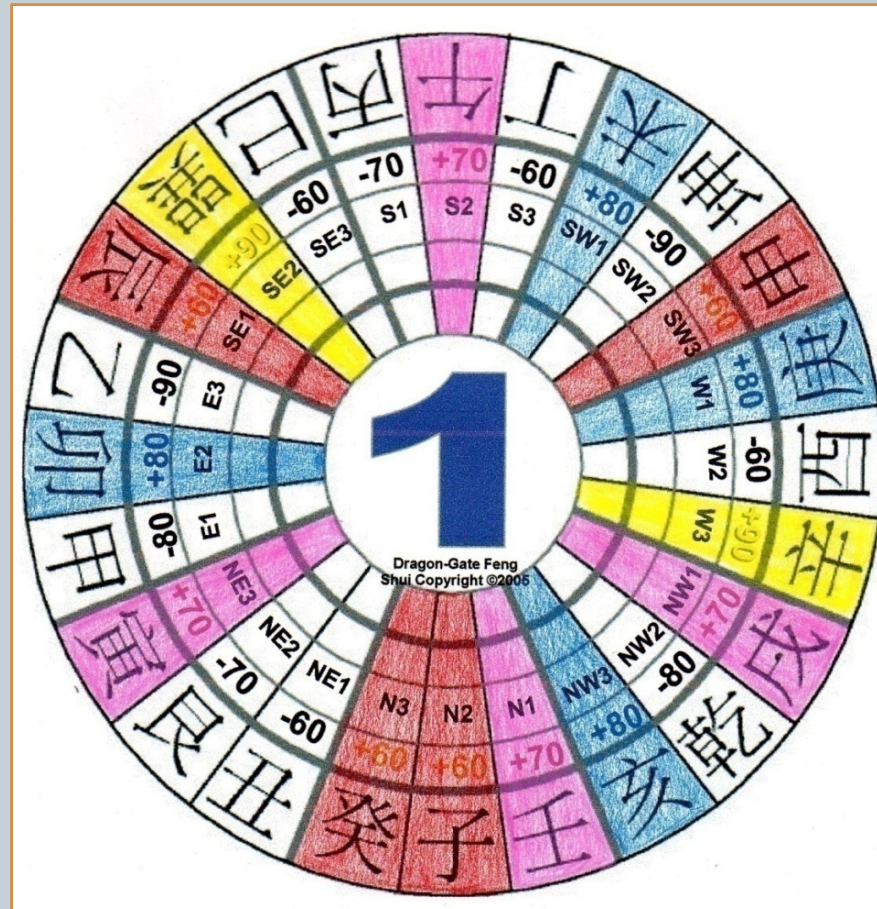

Advanced Eight Mansions: 1 Gua

8